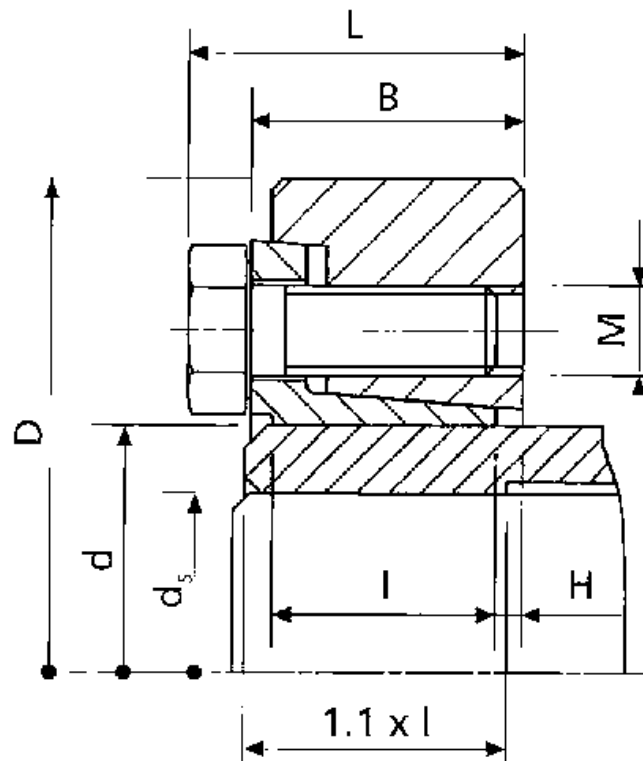

Article number: 437800170

Description: Rota-fix shaft-hub connection SB 170

## Measures

B mm = 69.0  
 d H8 mm = 170  
 D mm = 300.0  
 ds mm = 130  
 F kN torque = 846  
 H = 8.0  
 I mm = 56.0  
 L mm = 80.0

M mm = M16  
 T N m torque = 55000  
 Ts N m bolt tightening torque = 290